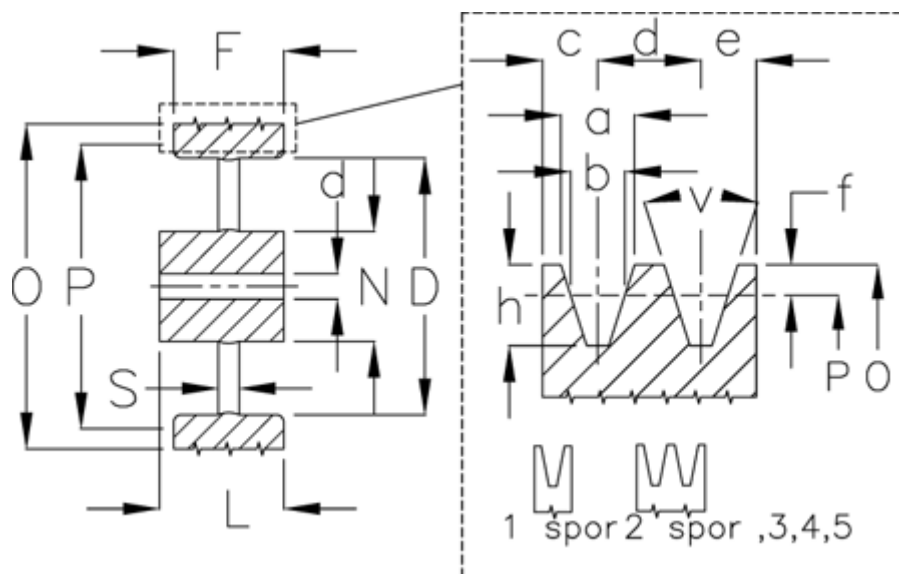

Article number: 60410250002

Description: V-belt pulley, no bore C 500/2

Measures

D	= 443	S	= 20
d	= 25	Type	= C
F	= 59.5		
L	= 70		
N	= 114		
Number of ribs	= 2		
O	= 509.6		
P	= 500		